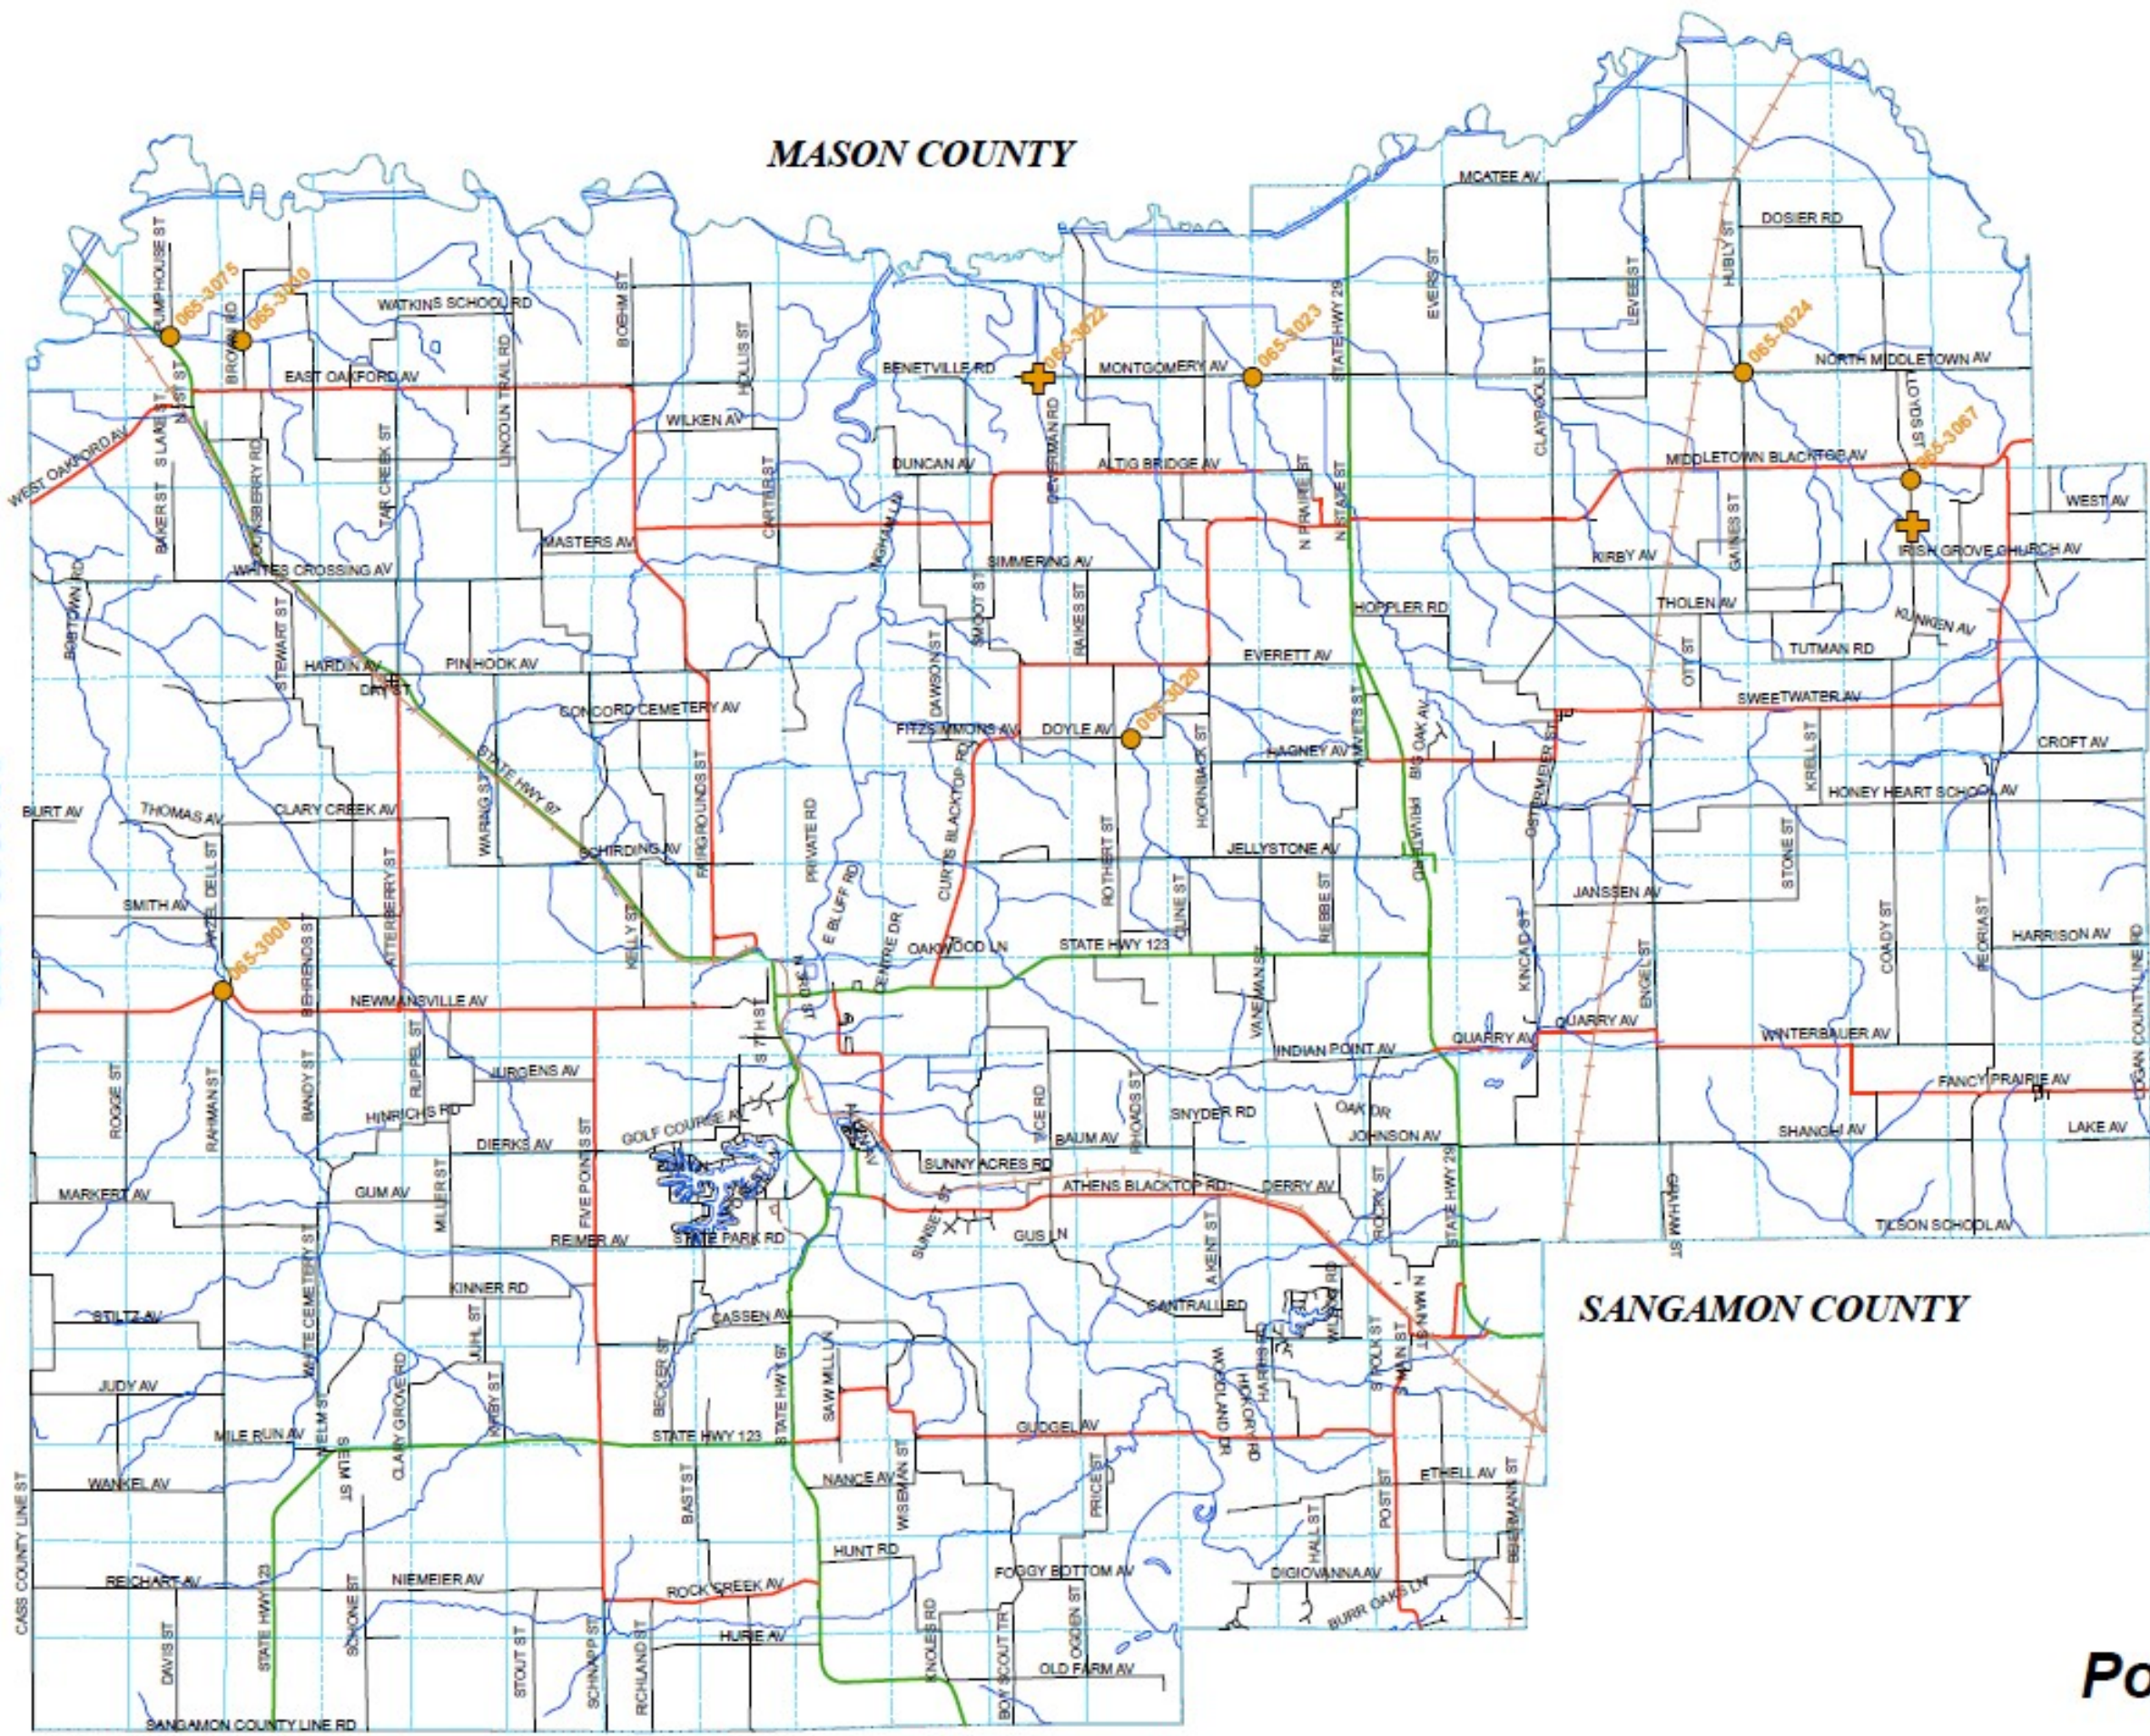

MASON COUNTY

CASS COUNTY

LOGAN COUNTY

SANGAMON COUNTY

SANGAMON COUNTY

Legend

-  County Highways
-  Road District Roads
-  City or Village Streets
-  State Highways
-  Railroads
-  Posted Bridge
-  Closed Bridge

Menard County Highway Department

15620 Chautauqua Road
Petersburg, Illinois 62675
Ph. 217-632-2722

Posted Bridges

Revised May 9, 2022